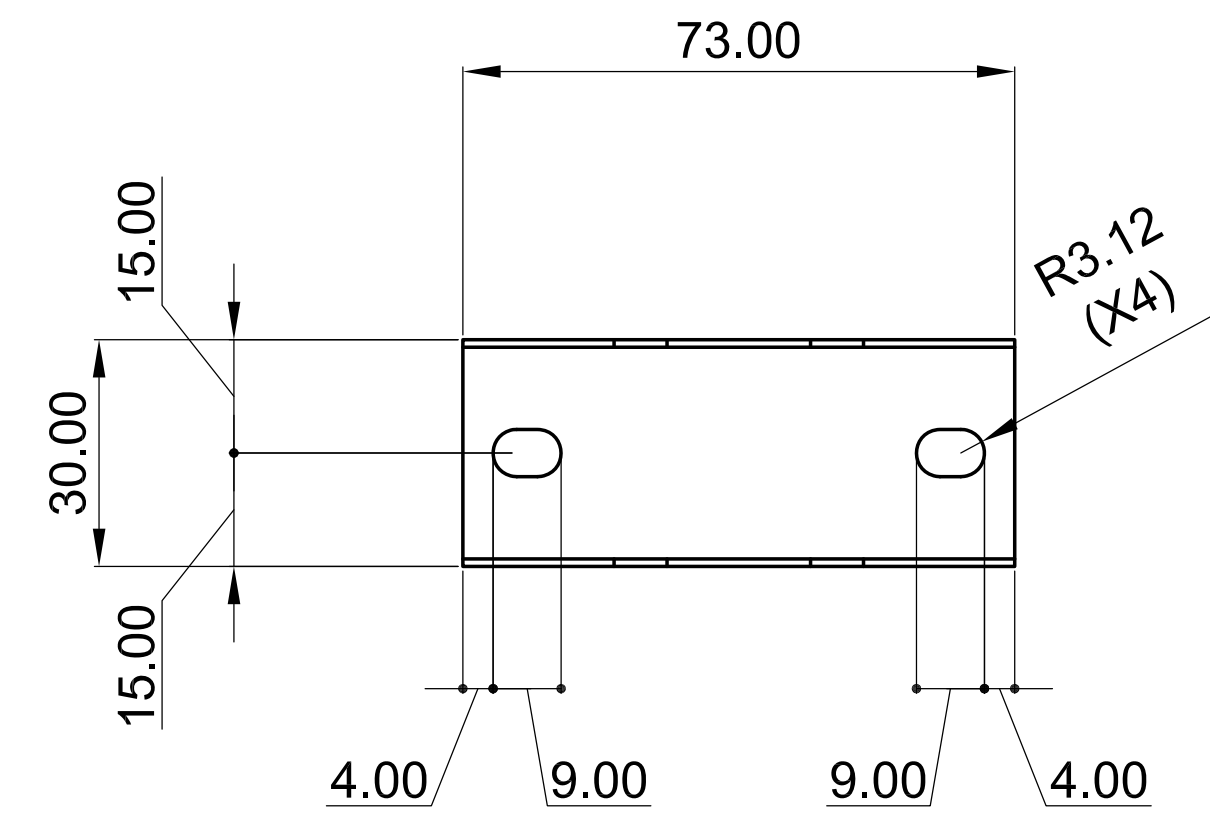

SECTION A-A

ANTENNA

CLAMP

U-BOLT

NOTE: ALL DIMENSIONS ARE IN MILLIMETERS (mm)

YAGI HIGH GAIN ANTENNA