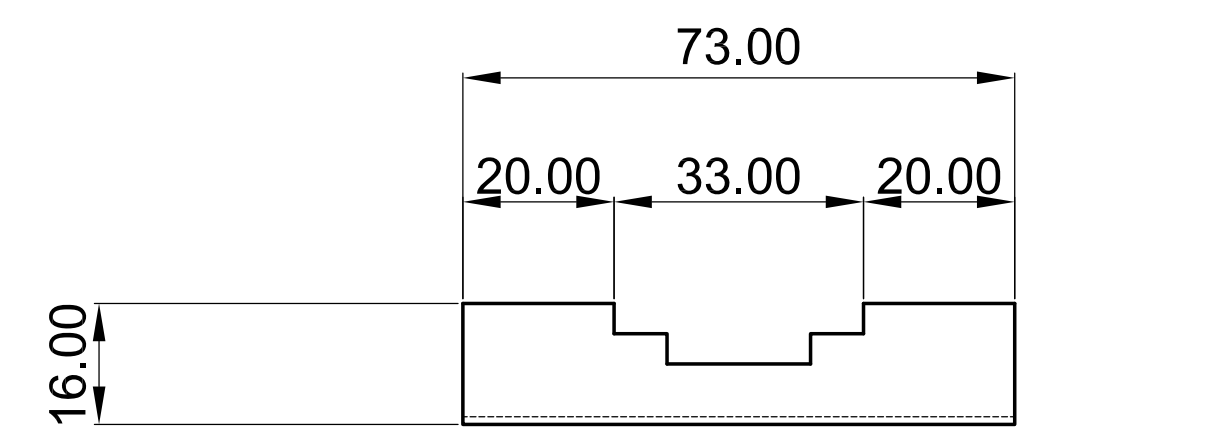

SECTION A-A

ANTENNA

CLAMP

U-BOLT

NOTE: ALL DIMENSIONS ARE IN MILLIMETERS (mm)

YAGI HIGH GAIN ANTENNA