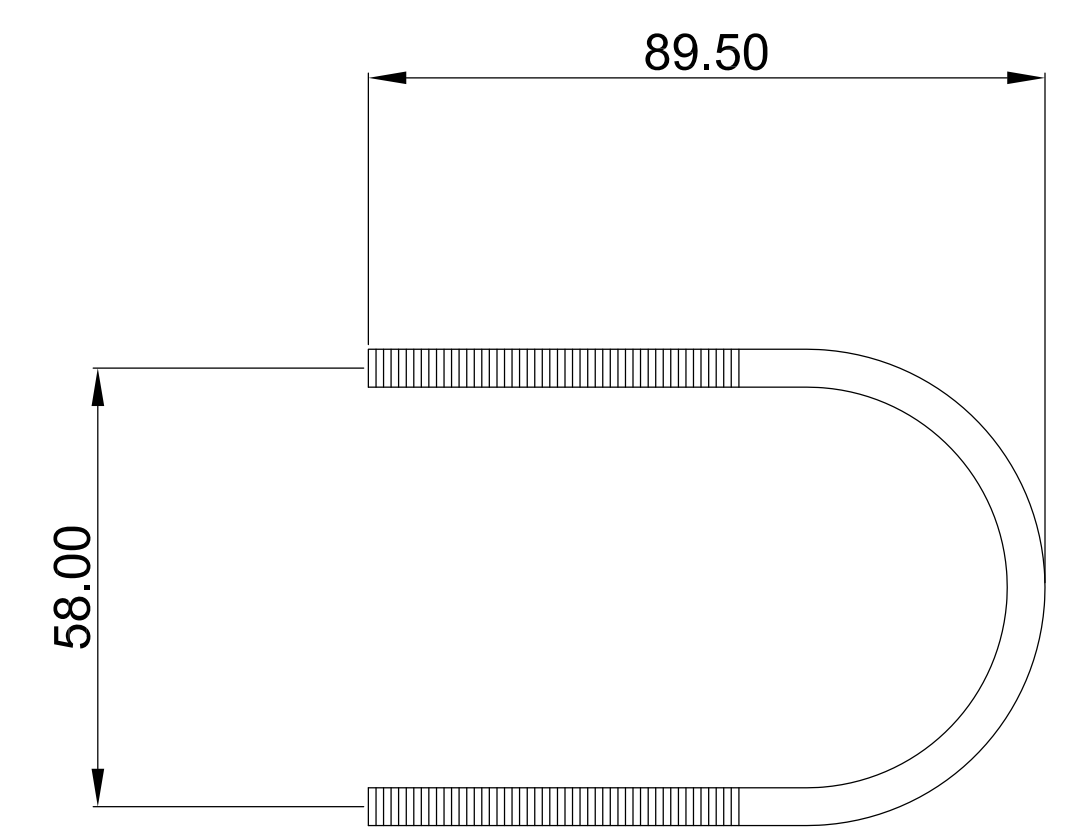

SECTION A-A

ANTENNA

CLAMP

U-BOLT

NOTE: ALL DIMENSIONS ARE IN MILLIMETERS (mm)

YAGI HIGH GAIN ANTENNA