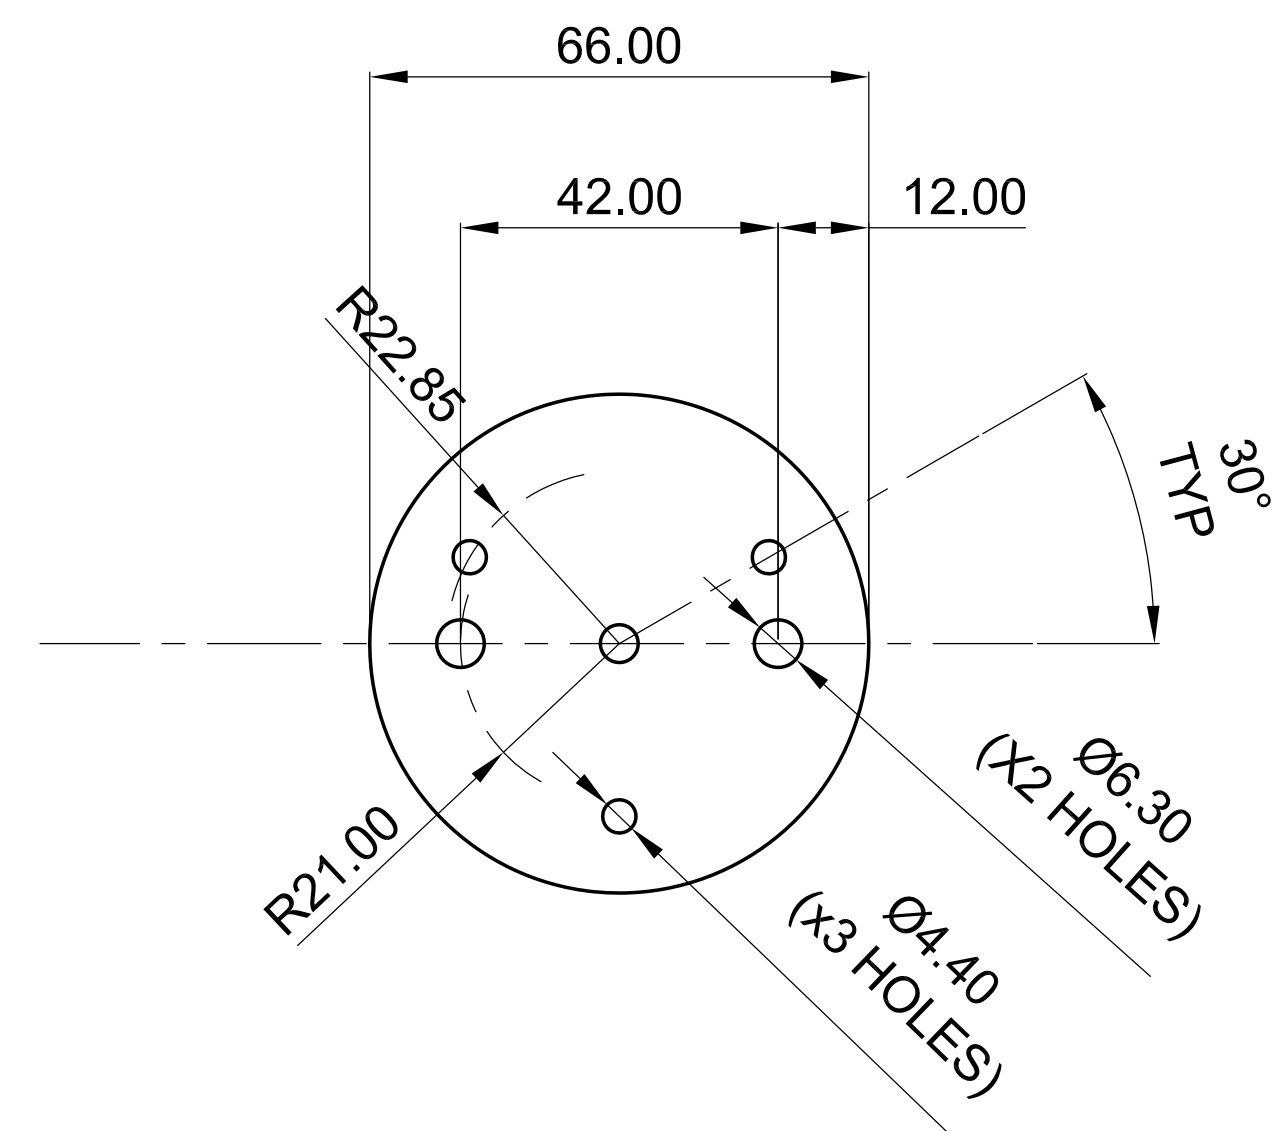

ANTENNA

L BRACKET

U-BOLT

SECTION A-A

MOUNTING PLATE

CLAMP

NOTE: ALL DIMENSIONS ARE IN MILLIMETERS (mm)

ANTENNA ANT-128-020