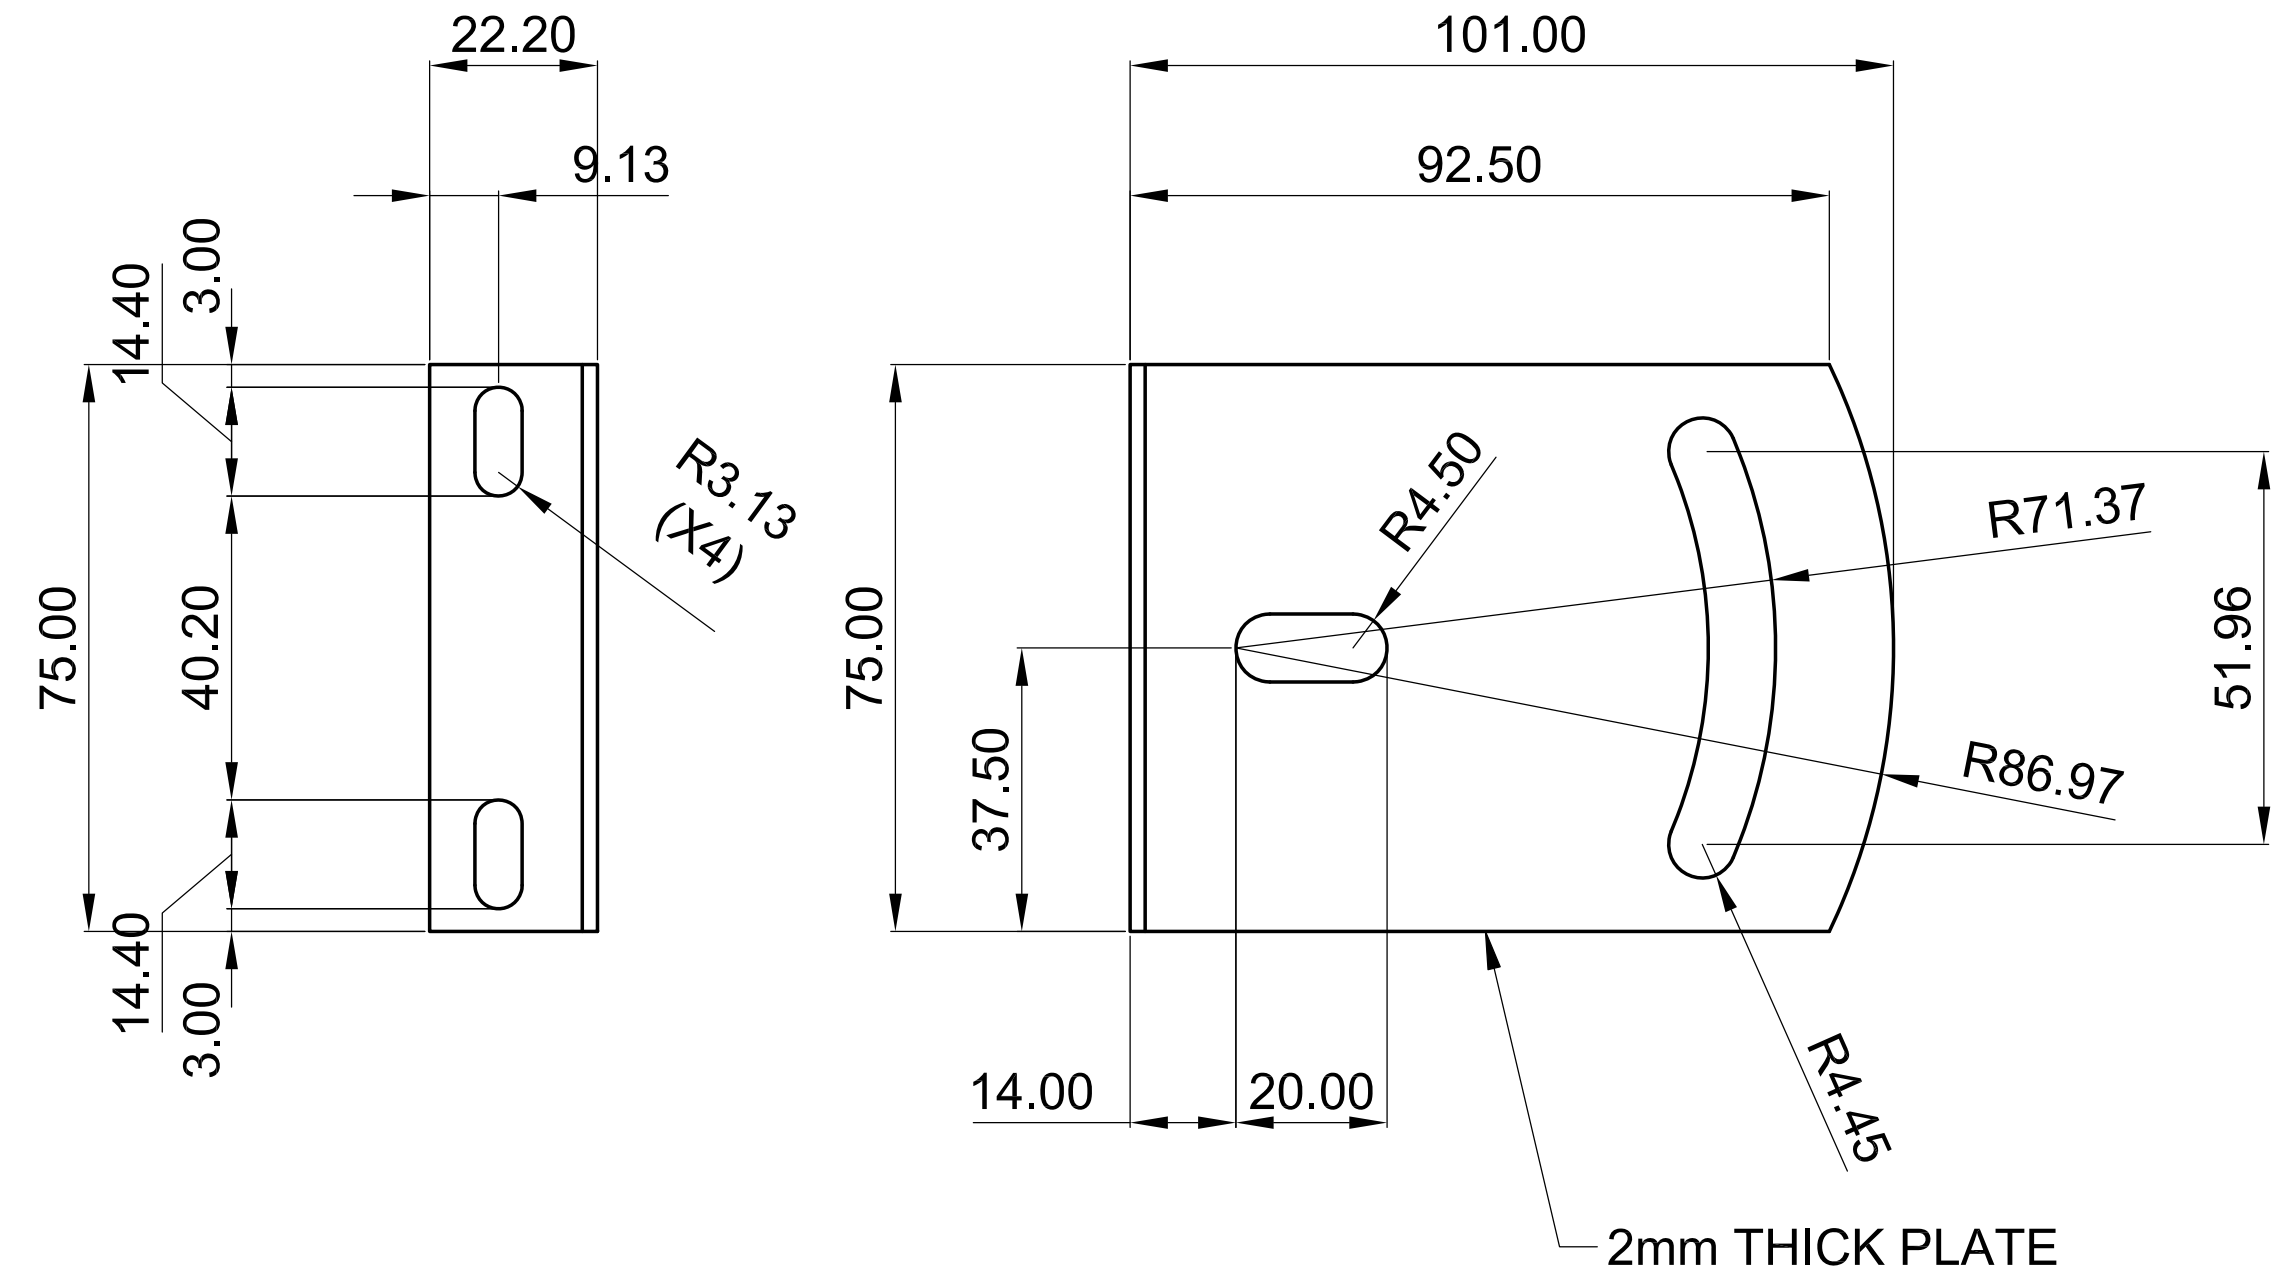

ANTENNA

L BRACKET

U-BOLT

SECTION A-A

MOUNTING PLATE

CLAMP

NOTE: ALL DIMENSIONS ARE IN MILLIMETERS (mm)

ANTENNA ANT-128-020