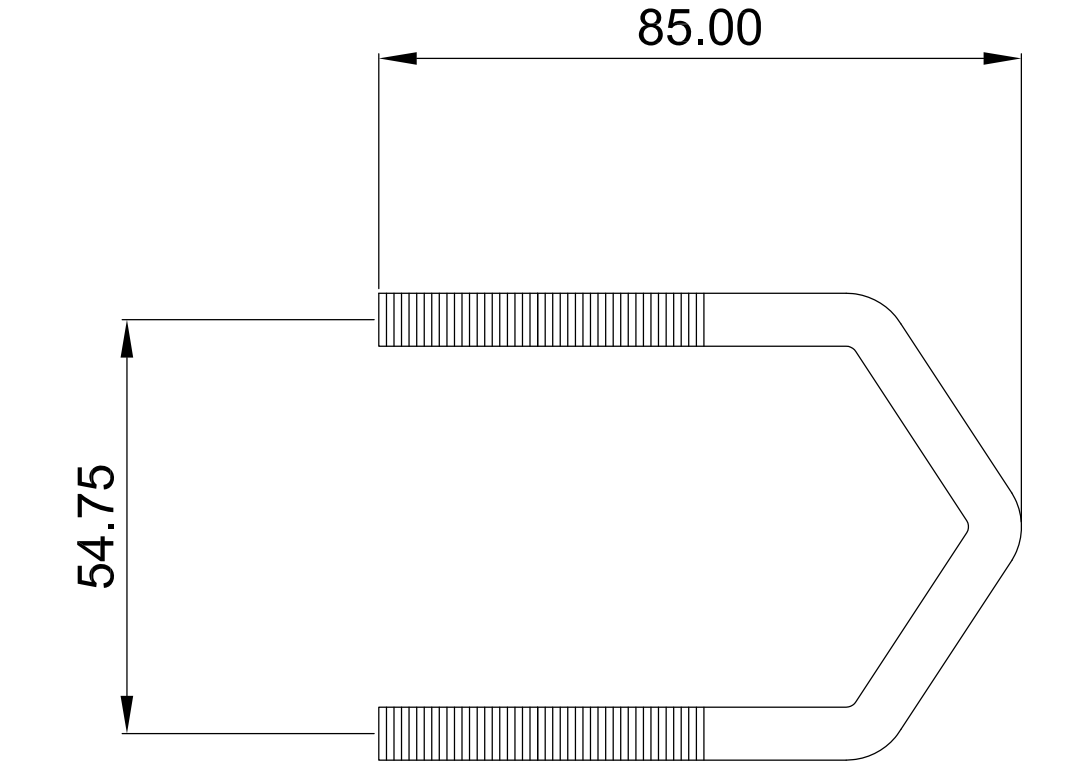

ANTENNA

L BRACKET

U-BOLT

SECTION A-A

MOUNTING PLATE

CLAMP

NOTE: ALL DIMENSIONS ARE IN MILLIMETERS (mm)

ANTENNA ANT-128-020