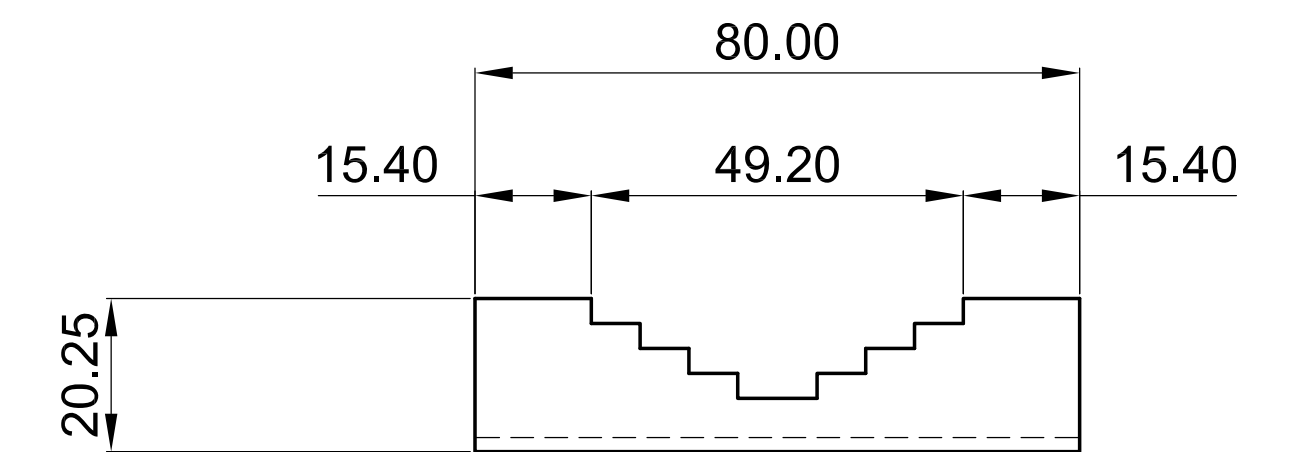

ANTENNA

L BRACKET

U-BOLT

SECTION A-A

MOUNTING PLATE

CLAMP

NOTE: ALL DIMENSIONS ARE IN MILLIMETERS (mm)

ANTENNA ANT-128-020