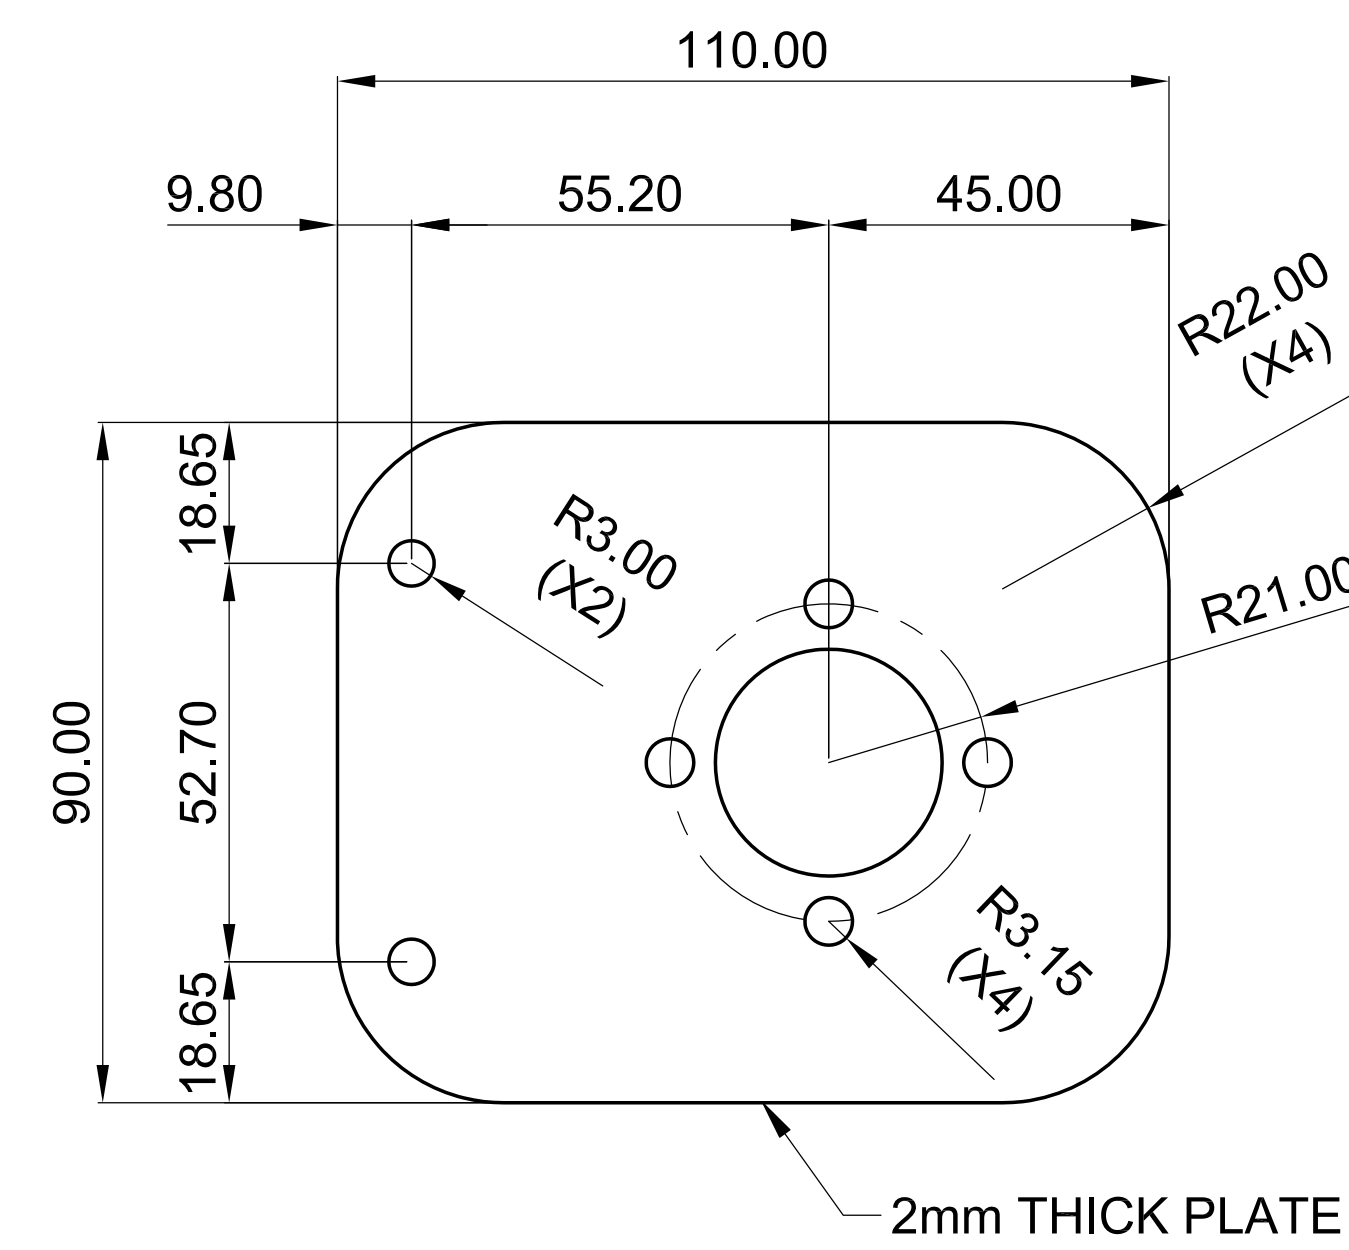

ANTENNA

L BRACKET

U-BOLT

SECTION A-A

MOUNTING PLATE

CLAMP

NOTE: ALL DIMENSIONS ARE IN MILLIMETERS (mm)

ANTENNA ANT-128-020