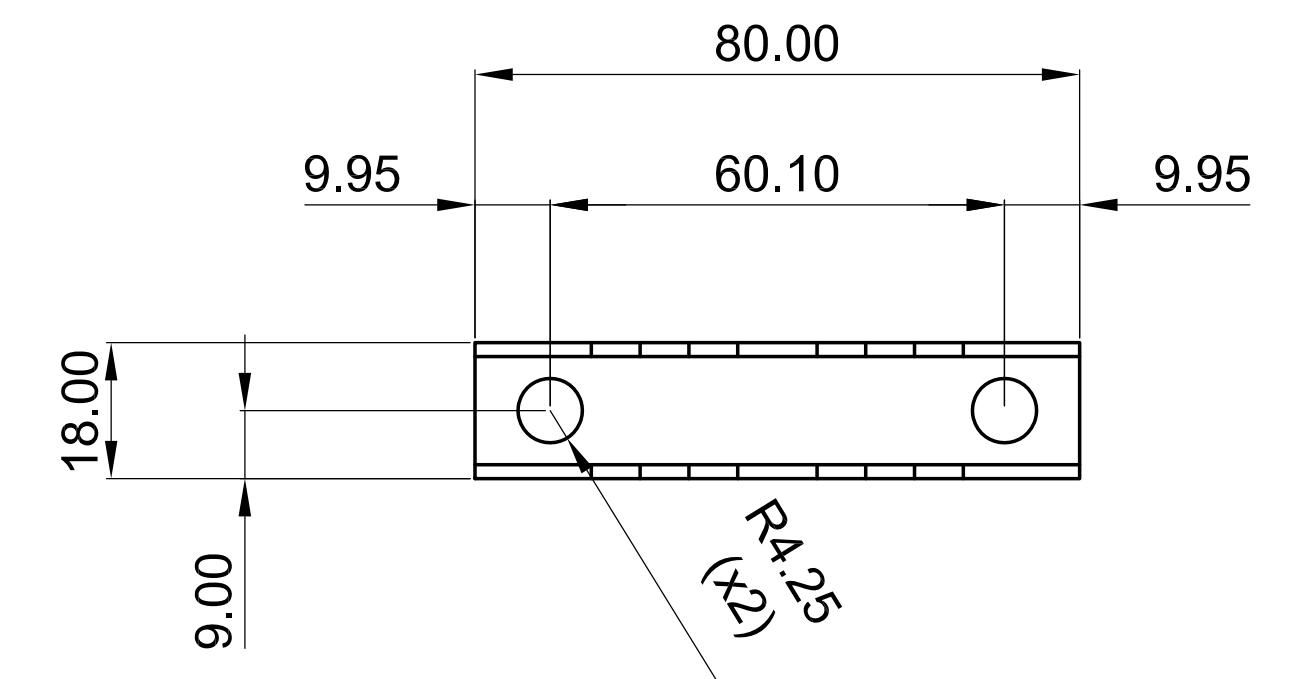

ANTENNA

L BRACKET

U-BOLT

SECTION A-A

MOUNTING PLATE

CLAMP

NOTE: ALL DIMENSIONS ARE IN MILLIMETERS (mm)

ANTENNA ANT-128-020